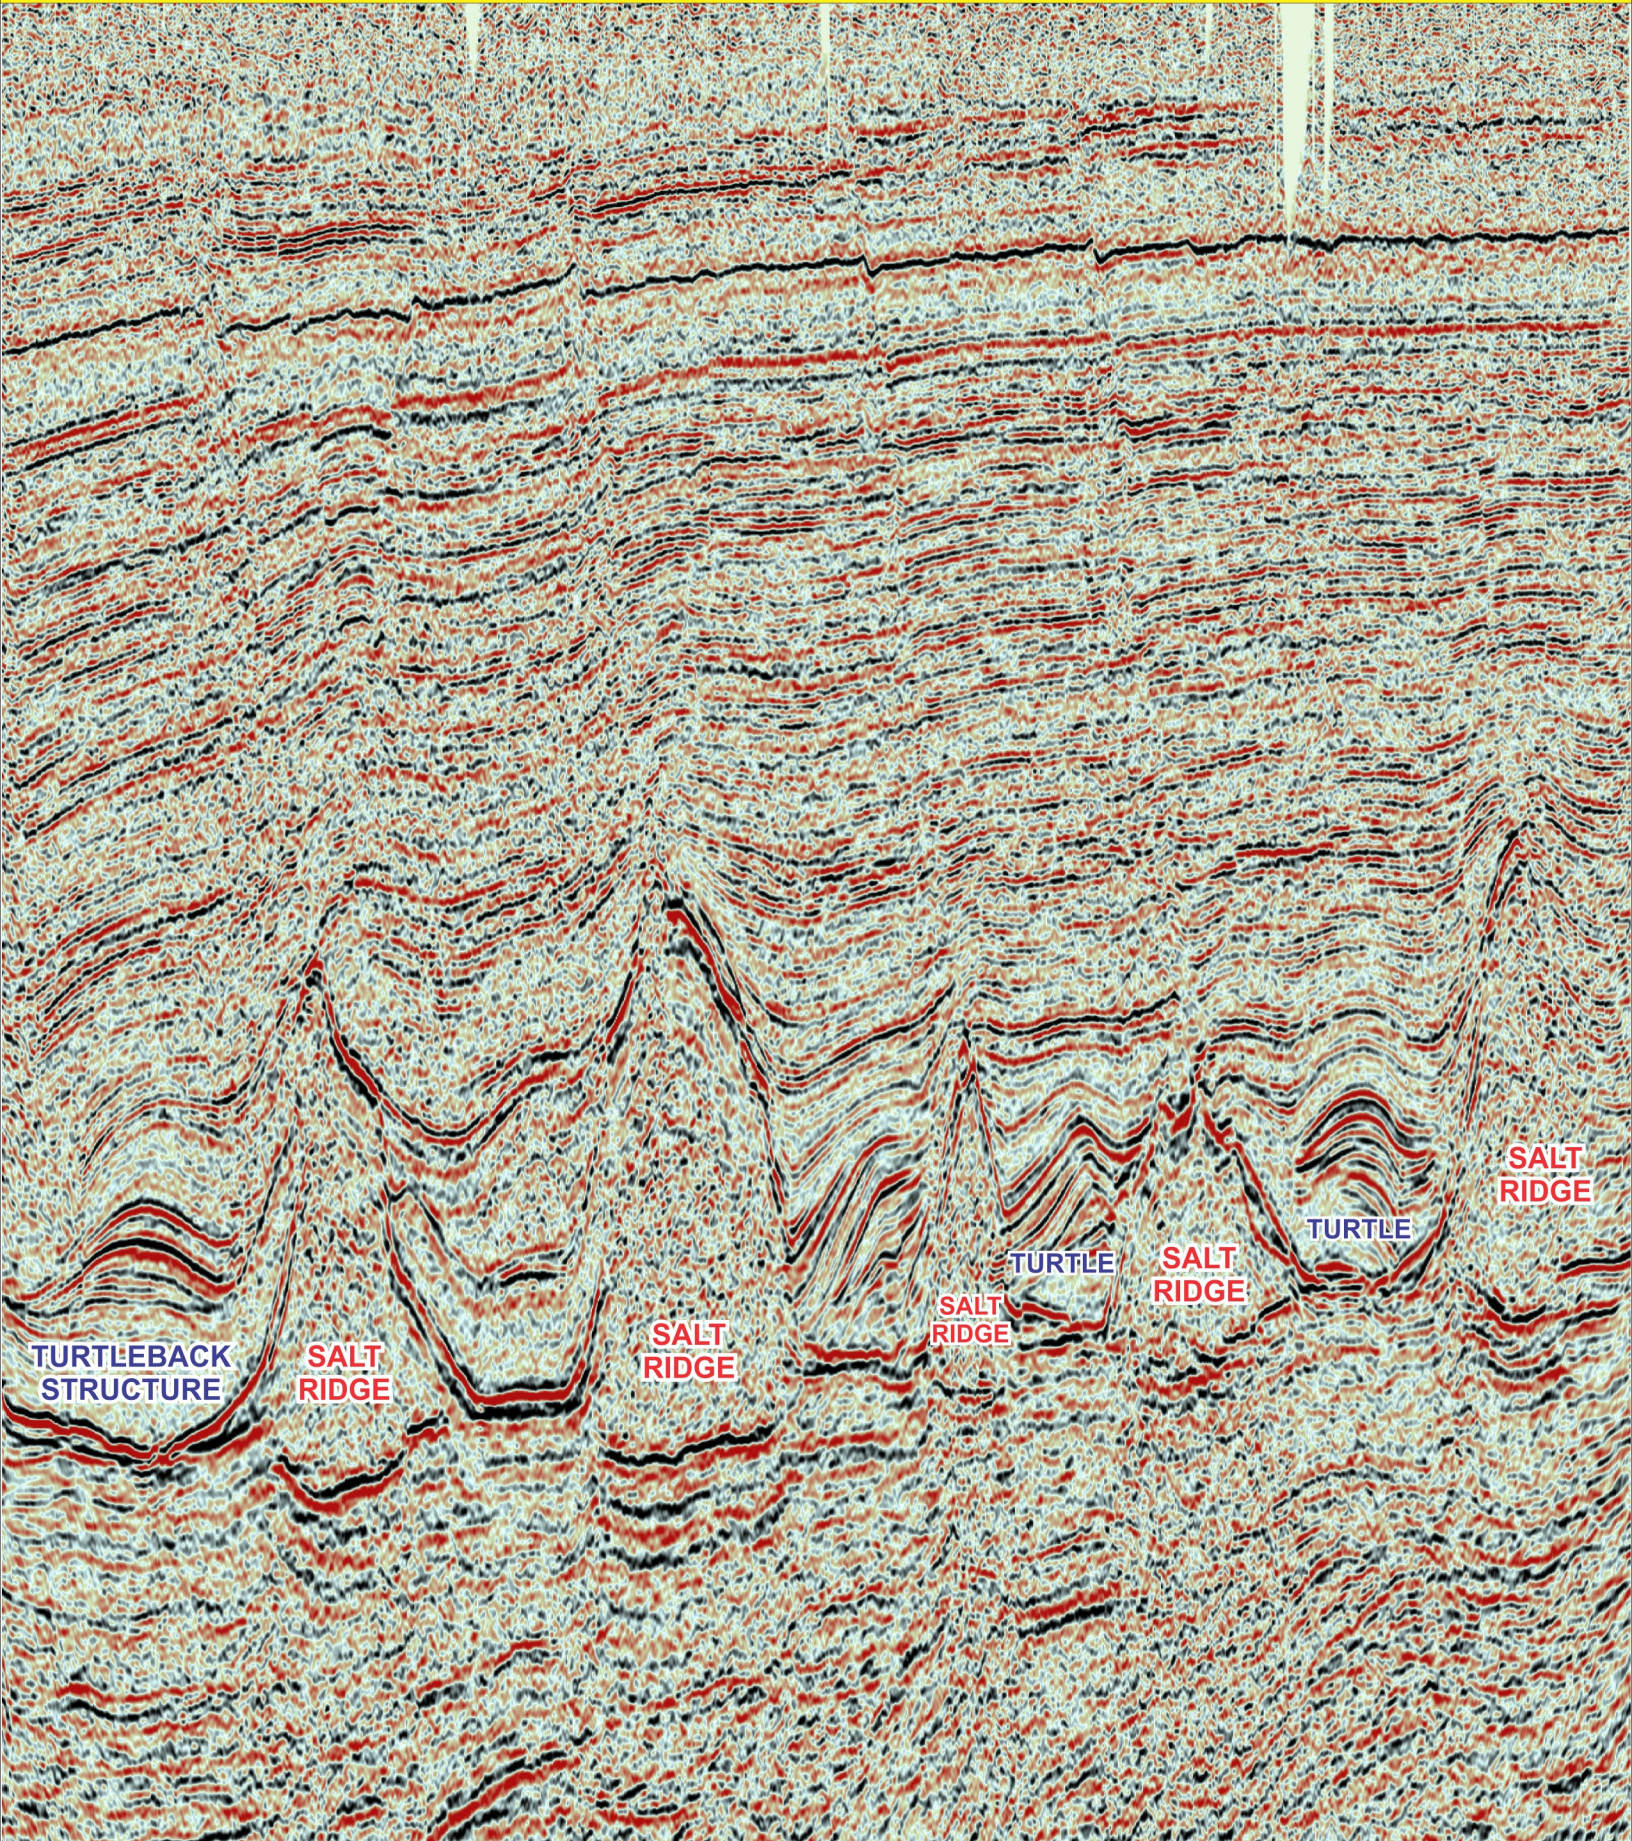

3D SEISMIC IMAGE - WAYNE COUNTY, MISSISSIPPI

Smackover / Cotton Valley Trend; Data Contributed by Seismic Exchange, Inc. (SEI)

Data owned or controlled by Seismic Exchange (SEI). The Society thanks SEI for its long-standing support and numerous contributions. To license this data, please contact SEI. Annotations by Steve Walkinshaw.